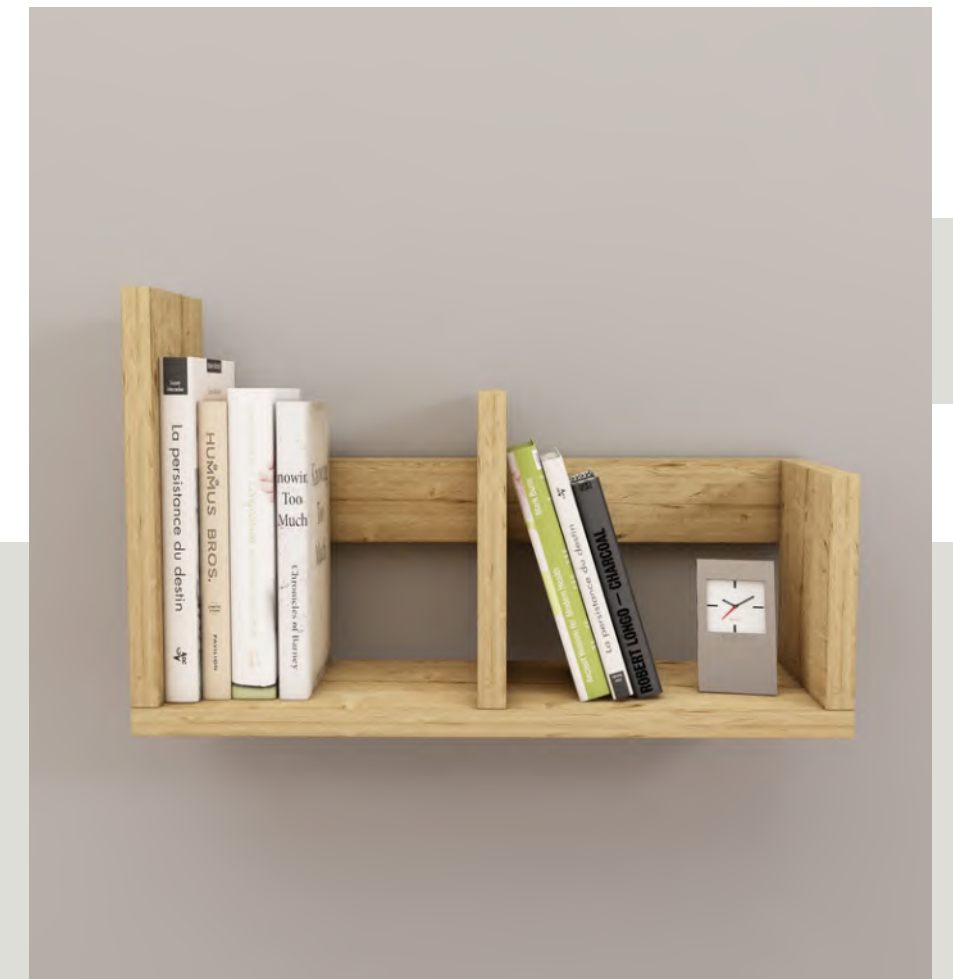

JUSTO  
BOOKCASE

Dimensions  
W: 15.7 in. / 40 cm  
D: 8.6 in. / 22 cm

Material: 18 mm thick particleboard  
Particleboard finish: Melamine coated  
Edge banding: PVC  
Assembly required: Yes

AR04021 (White)