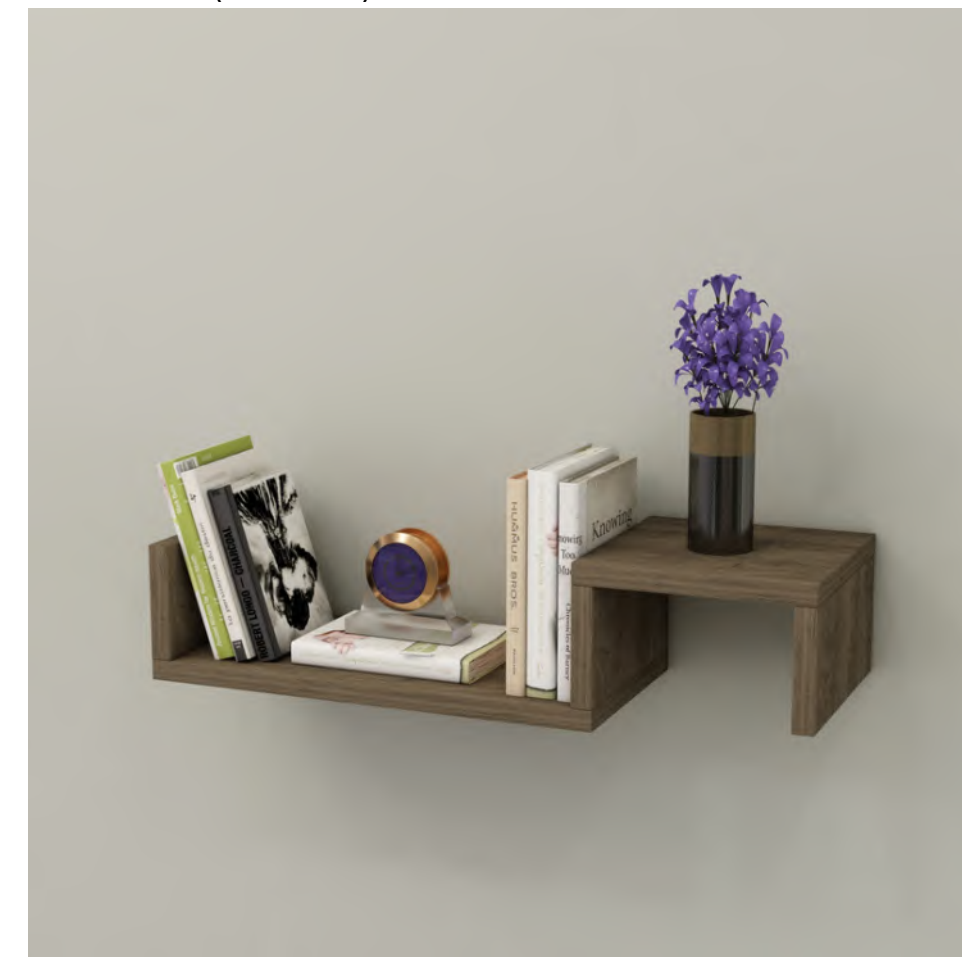

AR04039 (Sapphire Oak)

AR04050 (Walnut)

NETSAN

netsanmobilya.com

ALDOS WALL SHELF

Dimensions:
H: 4.7" / 12 cm
W: 22.0" / 56 cm
DEPTH: 7.7" / 19.6 cm

Material: 18 mm thick particleboard
Particleboard finish: Melamine coated
Edge banding: PVC
Wall mounting hardware: Metal
Assembly required: Yes