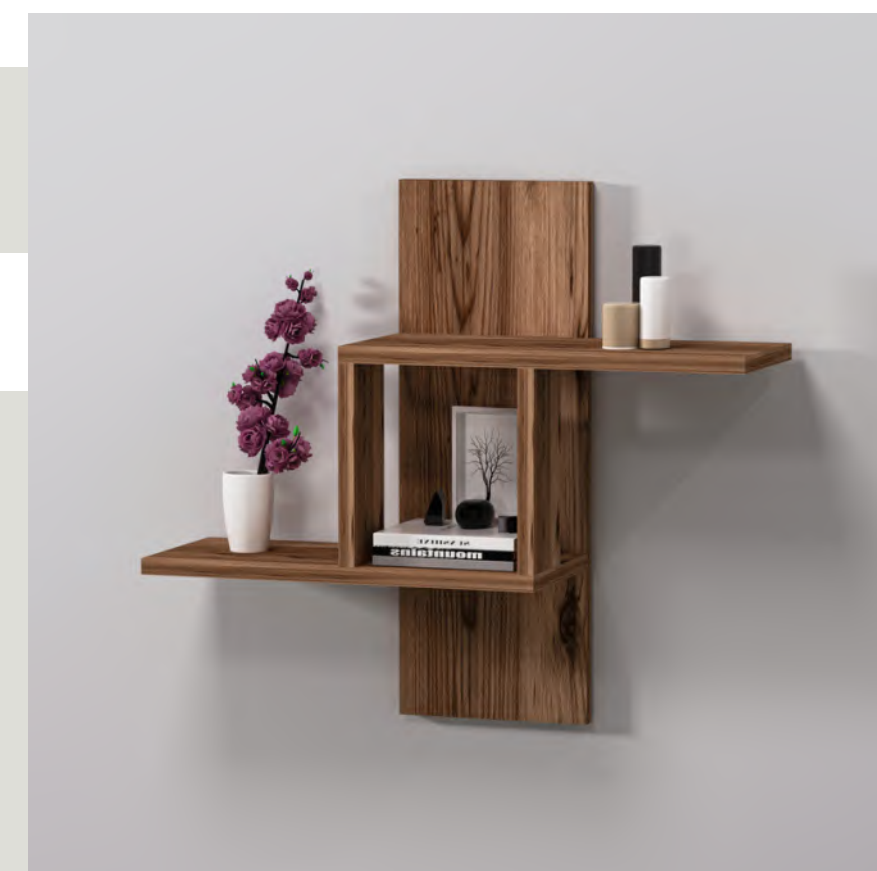

ALNWSH01(Light Walnut)