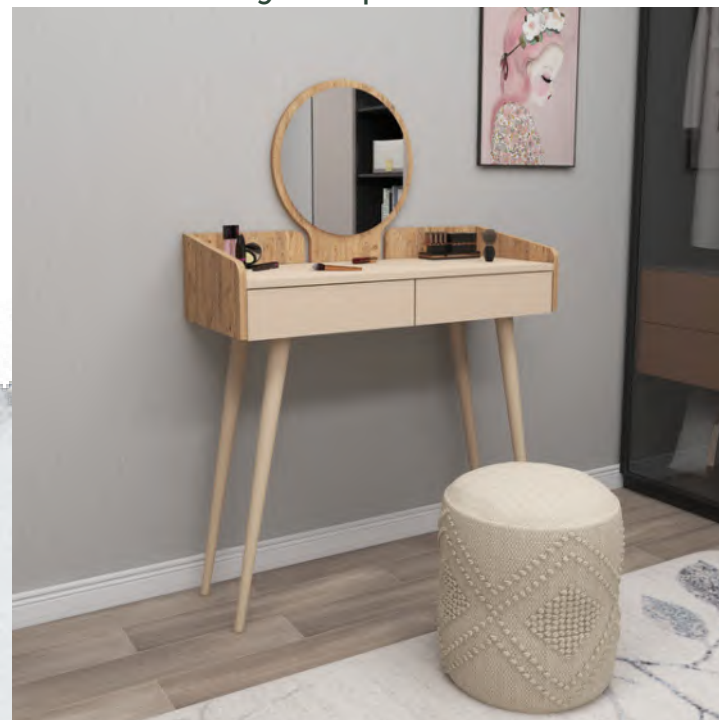

BLMMT05(ATLANTIC PINE&ANTHRACITE)

BLMMT05(ATLANTIC PINE&BEIGE)