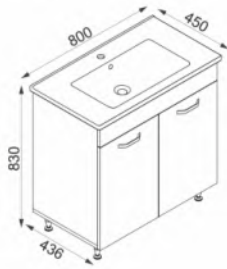

BION

ÜST AYNA / TOP WALL MIRROR

- Gövde 18mm mdf üzeri melamin kaplama
- Flotal ayna
- Frenli kapak menteşesi
- Made of 18 mm thick melamine coated MDF
- Flotal mirror
- Soft close cabinet door hinge

ALT DOLAPLAR / WASH BASIN CABINETS

- Gövde 18mm mdf üzeri melamin kaplama
- Seramik lavabo
- Frenli menteşe
- Geniş dolap hacmi
- Sağlam 1. Kalite plastik ayak
- Made of 18 mm thick melamine coated MDF
- Ceramic sink
- Soft close cabinet door hinge
- Large storage capacity
- Quality sturdy plastic leg

BOY DOLAPLAR / HIGH BATHROOM CABINET

- Gövde 18mm mdf üzeri melamin kaplama
- Frenli kapak menteşesi
- Sağlam 1. Kalite plastik ayak
- Made of 18 mm thick melamine coated MDF
- Soft close cabinet door hinge
- Quality sturdy plastic leg

SAFİR-BEYAZ / OAK-WHITE