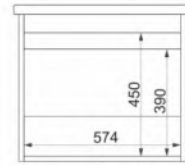

MAYA

ÜST AYNA / TOP WALL MIRROR

- Gövde 18mm mdf üzeri melamin kaplama
- Flotal ayna
- Frenli kapak menteşesi
- Made of 18 mm thick melamine coated MDF
- Flotal mirror
- Soft close cabinet door hinge

ALT DOLAPLAR / WASH BASIN CABINETS

- Gövde 18mm mdf üzeri melamin kaplama
- Seramik lavabo
- Frenli kapak menteşesi
- Made of 18 mm thick melamine coated MDF
- Ceramic sink
- Soft close cabinet door hinge

BOY DOLAPLAR / HIGH BATHROOM CABINET

- Gövde 18mm mdf üzeri melamin kaplama
- Frenli kapak menteşesi
- Made of 18 mm thick melamine coated MDF
- Soft close cabinet door hinge

SAFİR-BEYAZ / OAK-WHITE

100

80

65

55

150