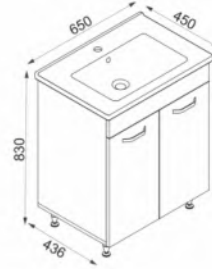

BION

ÜST AYNA / TOP WALL MIRROR

- Gövde 18mm mdf üzeri melamin kaplama
- Flotal ayna
- Frenli kapak menteşesi
- Made of 18 mm thick melamine coated MDF
- Flotal mirror
- Soft close cabinet door hinge

ALT DOLAPLAR / WASH BASIN CABINETS

- Gövde 18mm mdf üzeri melamin kaplama
- Seramik lavabo
- Frenli menteşe
- Geniş dolap hacmi
- Sağlam 1. Kalite plastik ayak
- Made of 18 mm thick melamine coated MDF
- Ceramic sink
- Soft close cabinet door hinge
- Large storage capacity
- Quality sturdy plastic leg

BOY DOLAPLAR / HIGH BATHROOM CABINET

- Gövde 18mm mdf üzeri melamin kaplama
- Frenli kapak menteşesi
- Sağlam 1. Kalite plastik ayak
- Made of 18 mm thick melamine coated MDF
- Soft close cabinet door hinge
- Quality sturdy plastic leg

SAFİR-BEYAZ / OAK-WHITE