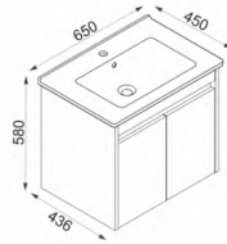

MAYA

ÜST AYNA / TOP WALL MIRROR

- Gövde 18mm mdf üzeri melamin kaplama
- Flotal ayna
- Frenli kapak menteşesi
- Made of 18 mm thick melamine coated MDF
- Flotal mirror
- Soft close cabinet door hinge

ALT DOLAPLAR / WASH BASIN CABINETS

- Gövde 18mm mdf üzeri melamin kaplama
- Seramik lavabo
- Frenli kapak menteşesi
- Made of 18 mm thick melamine coated MDF
- Ceramic sink
- Soft close cabinet door hinge

BOY DOLAPLAR / HIGH BATHROOM CABINET

- Gövde 18mm mdf üzeri melamin kaplama
- Frenli kapak menteşesi
- Made of 18 mm thick melamine coated MDF
- Soft close cabinet door hinge

SAFİR-BEYAZ / OAK-WHITE

100

80

65

55

150