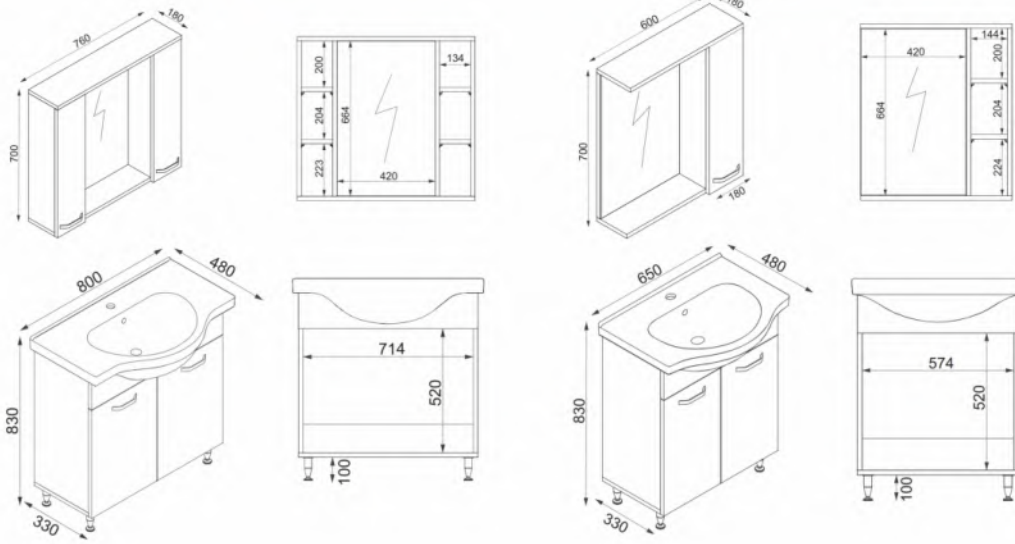

VERA

ÜST AYNA / TOP WALL MIRROR

- Gövde 18mm mdf üzeri melamin kaplama
- Flotal ayna
- Frenli kapak menteşesi
- Made of 18 mm thick melamine coated MDF
- Flotal mirror
- Soft close cabinet door hinge

ALT DOLAPLAR / WASH BASIN CABINETS

- Gövde 18mm mdf üzeri melamin kaplama
- Seramik lavabo
- Frenli menteşe
- Geniş dolap hacmi
- Sağlam 1. Kalite plastik ayak
- Made of 18 mm thick melamine coated MDF
- Ceramic sink
- Soft close cabinet door hinge
- Large storage capacity
- Quality sturdy plastic leg

BOY DOLAPLAR / HIGH BATHROOM CABINET

- Gövde 18mm mdf üzeri melamin kaplama
- Frenli kapak menteşesi
- Sağlam 1. Kalite plastik ayak
- Made of 18 mm thick melamine coated MDF
- Soft close cabinet door hinge
- Quality sturdy plastic leg

SAFİR-BEYAZ / OAK-WHITE