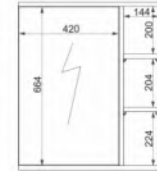

BION

ÜST AYNA / TOP WALL MIRROR

- Gövde 18mm mdf üzeri melamin kaplama
- Flotal ayna
- Frenli kapak menteşesi
- Made of 18 mm thick melamine coated MDF
- Flotal mirror
- Soft close cabinet door hinge

ALT DOLAPLAR / WASH BASIN CABINETS

- Gövde 18mm mdf üzeri melamin kaplama
- Seramik lavabo
- Frenli menteşe
- Geniş dolap hacmi
- Sağlam 1. Kalite plastik ayak
- Made of 18 mm thick melamine coated MDF
- Ceramic sink
- Soft close cabinet door hinge
- Large storage capacity
- Quality sturdy plastic leg

BOY DOLAPLAR / HIGH BATHROOM CABINET

- Gövde 18mm mdf üzeri melamin kaplama
- Frenli kapak menteşesi
- Sağlam 1. Kalite plastik ayak
- Made of 18 mm thick melamine coated MDF
- Soft close cabinet door hinge
- Quality sturdy plastic leg

SAFİR-BEYAZ / OAK-WHITE