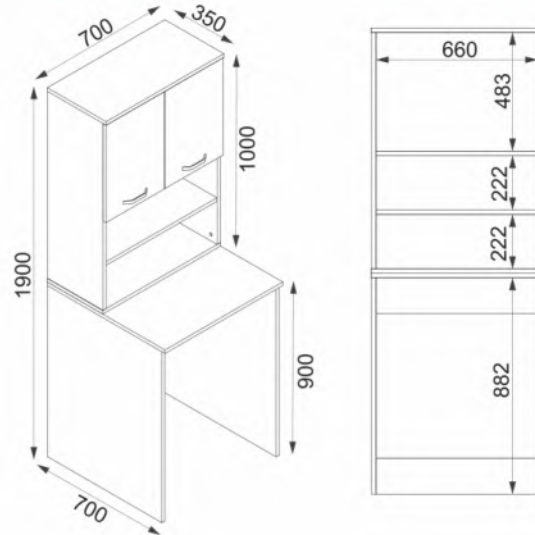

SAFİR-BEYAZ / OAK-WHITE