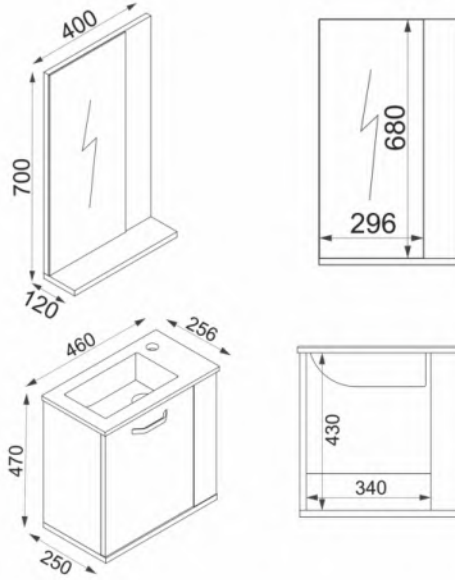

TINA

ÜST DOLAPLAR / BATHROOM WALL CABINETS

- 18 mm üzeri melamin kaplama
- Flotal ayna
- Made of 18 mm thick melamine coated MDF
- Flotal mirror

ALT DOLAPLAR / WASH BASIN CABINETS

- Gövde 18mm mdf üzeri melamin kaplama
- Dolap kapağı 18 mm mdf üzeri melamin kaplama
- Seramik lavabo
- Frenli menteşe
- Made of 18 mm thick melamine coated MDF
- Ceramic sink
- Soft close cabinet door hinge

BEYAZ / WHITE