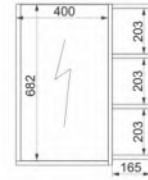

MAYA

ÜST AYNA / TOP WALL MIRROR

- Gövde 18mm mdf üzeri melamin kaplama
- Flotal ayna
- Frenli kapak menteşesi
- Made of 18 mm thick melamine coated MDF
- Flotal mirror
- Soft close cabinet door hinge

ALT DOLAPLAR / WASH BASIN CABINETS

- Gövde 18mm mdf üzeri melamin kaplama
- Seramik lavabo
- Frenli kapak menteşesi
- Made of 18 mm thick melamine coated MDF
- Ceramic sink
- Soft close cabinet door hinge

BOY DOLAPLAR / HIGH BATHROOM CABINET

- Gövde 18mm mdf üzeri melamin kaplama
- Frenli kapak menteşesi
- Made of 18 mm thick melamine coated MDF
- Soft close cabinet door hinge

SAFİR-BEYAZ / OAK-WHITE

100

80

65

55

150