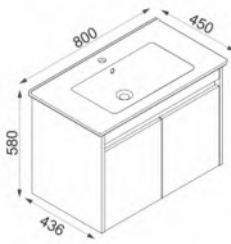

MAYA

ÜST AYNA / TOP WALL MIRROR

- Gövde 18mm mdf üzeri melamin kaplama
- Flotal ayna
- Frenli kapak menteşesi
- Made of 18 mm thick melamine coated MDF
- Flotal mirror
- Soft close cabinet door hinge

ALT DOLAPLAR / WASH BASIN CABINETS

- Gövde 18mm mdf üzeri melamin kaplama
- Seramik lavabo
- Frenli kapak menteşesi
- Made of 18 mm thick melamine coated MDF
- Ceramic sink
- Soft close cabinet door hinge

BOY DOLAPLAR / HIGH BATHROOM CABINET

- Gövde 18mm mdf üzeri melamin kaplama
- Frenli kapak menteşesi
- Made of 18 mm thick melamine coated MDF
- Soft close cabinet door hinge

SAFİR-BEYAZ / OAK-WHITE

100

80

65

55

150