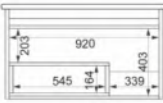

ARTY

ÜST AYNA / TOP WALL MIRROR

1. •Gövde 18mm mdf üzeri melamin kaplama
   - •Flotal ayna
   - •Frenli kapak menteşesi
2. ◦Made of 18 mm thick melamine coated MDF
   ◦Flotal mirror
   ◦Soft close cabinet door hinge

ALT DOLAPLAR / WASH BASIN CABINETS

1. •Gövde 18mm mdf üzeri melamin kaplama
   - •Seramik lavabo
   - •Frenli kapak menteşesi
2. ◦Made of 18 mm thick melamine coated MDF
   ◦Ceramic sink
   ◦Soft close cabinet door hinge

BOY DOLAPLAR / HIGH BATHROOM CABINET

1. •Gövde 18mm mdf üzeri melamin kaplama
   - •Frenli kapak menteşesi
2. ◦Made of 18 mm thick melamine coated MDF
   ◦Soft close cabinet door hinge

BEYAZ-ANTRASİT / WHITE-ANTHRACITE