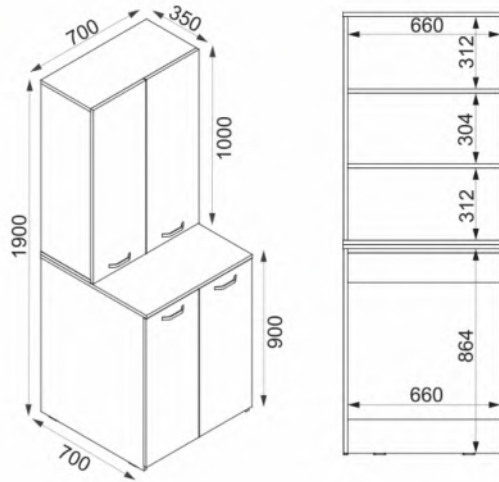

VERA

ÇAMAŞIR MAKİNASI DOLABI / WASHING MACHINE CABINET

- •Gövde 18mm mdf üzeri melamin kaplama
- •Frenli kapak menteşesi
- •Made of 18 mm thick melamine coated MDF
- •Soft close cabinet door hinge

ALT DOLAPLAR / WASH BASIN CABINETS

- •Gövde 18mm mdf üzeri melamin kaplama
- •Frenli kapak menteşesi
- •Geniş dolap hacmi
- •Made of 18 mm thick melamine coated MDF
- •Soft close cabinet door hinge
- •Large storage capacity

BOY DOLAPLAR / HIGH BATHROOM CABINET

- •Gövde 18mm mdf üzeri melamin kaplama
- •Frenli kapak menteşesi
- •Sağlam 1. Kalite plastik ayak
- •Made of 18 mm thick melamine coated MDF
- •Soft close cabinet door hinge
- •Quality sturdy plastic leg

SAFİR-BEYAZ / OAK-WHITE