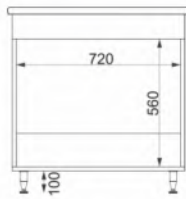

BION

ÜST AYNA / TOP WALL MIRROR

- Gövde 18mm mdf üzeri melamin kaplama
- Flotal ayna
- Frenli kapak menteşesi
- Made of 18 mm thick melamine coated MDF
- Flotal mirror
- Soft close cabinet door hinge

ALT DOLAPLAR / WASH BASIN CABINETS

- Gövde 18mm mdf üzeri melamin kaplama
- Seramik lavabo
- Frenli menteşe
- Geniş dolap hacmi
- Sağlam 1. Kalite plastik ayak
- Made of 18 mm thick melamine coated MDF
- Ceramic sink
- Soft close cabinet door hinge
- Large storage capacity
- Quality sturdy plastic leg

BOY DOLAPLAR / HIGH BATHROOM CABINET

- Gövde 18mm mdf üzeri melamin kaplama
- Frenli kapak menteşesi
- Sağlam 1. Kalite plastik ayak
- Made of 18 mm thick melamine coated MDF
- Soft close cabinet door hinge
- Quality sturdy plastic leg

SAFİR-BEYAZ / OAK-WHITE