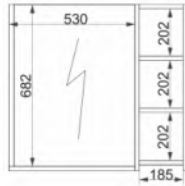

MAYA

ÜST AYNA / TOP WALL MIRROR

- Gövde 18mm mdf üzeri melamin kaplama
- Flotal ayna
- Frenli kapak menteşesi
- Made of 18 mm thick melamine coated MDF
- Flotal mirror
- Soft close cabinet door hinge

ALT DOLAPLAR / WASH BASIN CABINETS

- Gövde 18mm mdf üzeri melamin kaplama
- Seramik lavabo
- Frenli kapak menteşesi
- Made of 18 mm thick melamine coated MDF
- Ceramic sink
- Soft close cabinet door hinge

BOY DOLAPLAR / HIGH BATHROOM CABINET

- Gövde 18mm mdf üzeri melamin kaplama
- Frenli kapak menteşesi
- Made of 18 mm thick melamine coated MDF
- Soft close cabinet door hinge

SAFİR-BEYAZ / OAK-WHITE

100

80

65

55

150