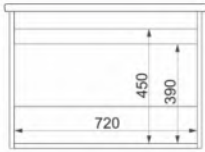

MAYA

ÜST AYNA / TOP WALL MIRROR

- Gövde 18mm mdf üzeri melamin kaplama
- Flotal ayna
- Frenli kapak menteşesi
- Made of 18 mm thick melamine coated MDF
- Flotal mirror
- Soft close cabinet door hinge

ALT DOLAPLAR / WASH BASIN CABINETS

- Gövde 18mm mdf üzeri melamin kaplama
- Seramik lavabo
- Frenli kapak menteşesi
- Made of 18 mm thick melamine coated MDF
- Ceramic sink
- Soft close cabinet door hinge

BOY DOLAPLAR / HIGH BATHROOM CABINET

- Gövde 18mm mdf üzeri melamin kaplama
- Frenli kapak menteşesi
- Made of 18 mm thick melamine coated MDF
- Soft close cabinet door hinge

SAFİR-BEYAZ / OAK-WHITE

100

80

65

55

150