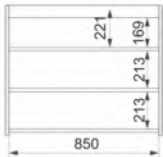

ARTY

ÜST AYNA / TOP WALL MIRROR

1. •Gövde 18mm mdf üzeri melamin kaplama
   - •Flotal ayna
   - •Frenli kapak menteşesi
2. ◦Made of 18 mm thick melamine coated MDF
   ◦Flotal mirror
   ◦Soft close cabinet door hinge

ALT DOLAPLAR / WASH BASIN CABINETS

1. •Gövde 18mm mdf üzeri melamin kaplama
   - •Seramik lavabo
   - •Frenli kapak menteşesi
2. ◦Made of 18 mm thick melamine coated MDF
   ◦Ceramic sink
   ◦Soft close cabinet door hinge

BOY DOLAPLAR / HIGH BATHROOM CABINET

1. •Gövde 18mm mdf üzeri melamin kaplama
   - •Frenli kapak menteşesi
2. ◦Made of 18 mm thick melamine coated MDF
   ◦Soft close cabinet door hinge

BEYAZ-ANTRASİT / WHITE-ANTHRACITE