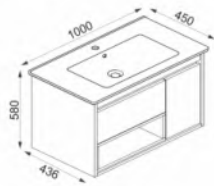

ARTY

ÜST AYNA / TOP WALL MIRROR

1. •Gövde 18mm mdf üzeri melamin kaplama
   - •Flotal ayna
   - •Frenli kapak menteşesi
2. ◦Made of 18 mm thick melamine coated MDF
   ◦Flotal mirror
   ◦Soft close cabinet door hinge

ALT DOLAPLAR / WASH BASIN CABINETS

1. •Gövde 18mm mdf üzeri melamin kaplama
   - •Seramik lavabo
   - •Frenli kapak menteşesi
2. ◦Made of 18 mm thick melamine coated MDF
   ◦Ceramic sink
   ◦Soft close cabinet door hinge

BOY DOLAPLAR / HIGH BATHROOM CABINET

1. •Gövde 18mm mdf üzeri melamin kaplama
   - •Frenli kapak menteşesi
2. ◦Made of 18 mm thick melamine coated MDF
   ◦Soft close cabinet door hinge

BEYAZ-ANTRASİT / WHITE-ANTHRACITE