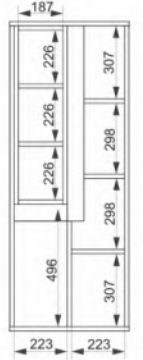

ARTY

ÜST AYNA / TOP WALL MIRROR

1. •Gövde 18mm mdf üzeri melamin kaplama
   - •Flotal ayna
   - •Frenli kapak menteşesi
2. ◦Made of 18 mm thick melamine coated MDF
   ◦Flotal mirror
   ◦Soft close cabinet door hinge

ALT DOLAPLAR / WASH BASIN CABINETS

1. •Gövde 18mm mdf üzeri melamin kaplama
   - •Seramik lavabo
   - •Frenli kapak menteşesi
2. ◦Made of 18 mm thick melamine coated MDF
   ◦Ceramic sink
   ◦Soft close cabinet door hinge

BOY DOLAPLAR / HIGH BATHROOM CABINET

1. •Gövde 18mm mdf üzeri melamin kaplama
   - •Frenli kapak menteşesi
2. ◦Made of 18 mm thick melamine coated MDF
   ◦Soft close cabinet door hinge

BEYAZ-ANTRASİT / WHITE-ANTHRACITE