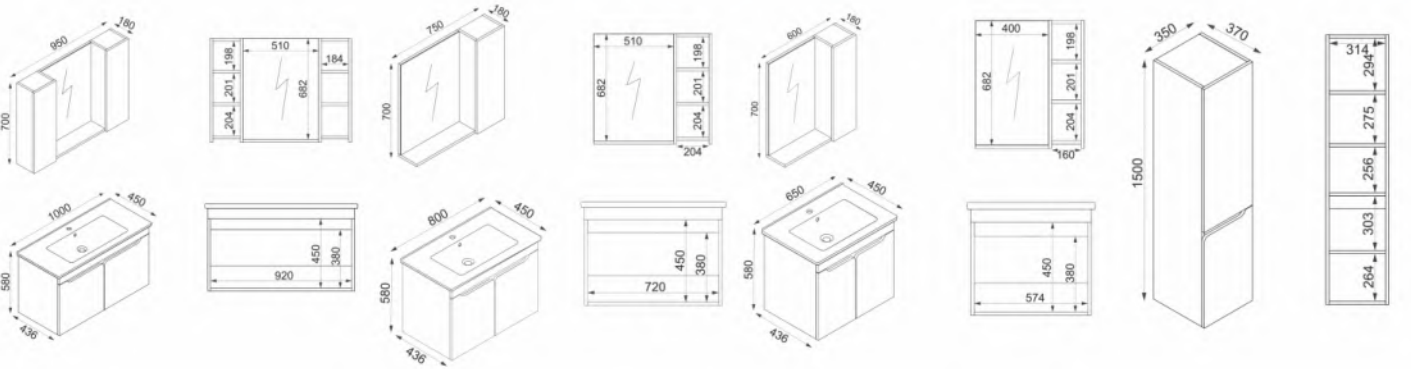

100

80

65

150