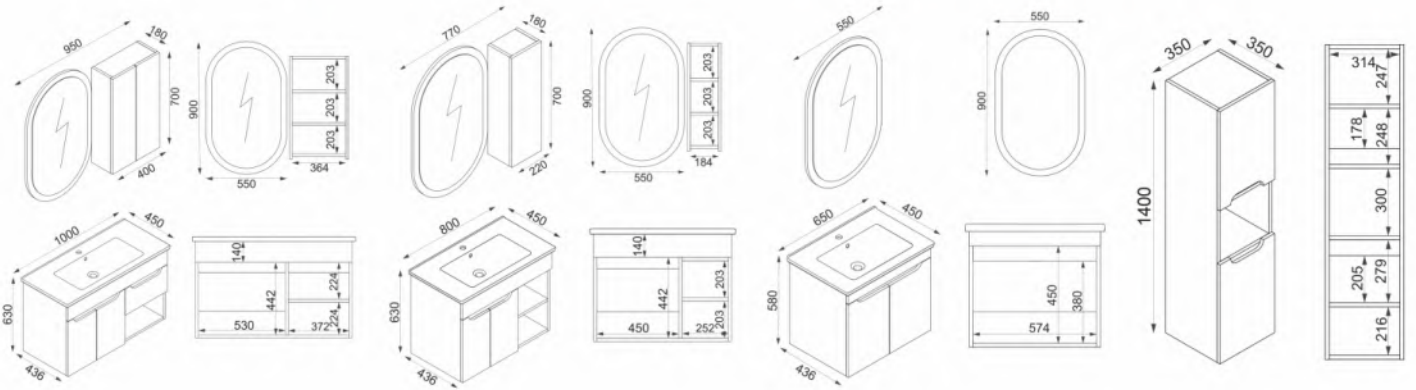

ALEXA

ÜST DOLAPLAR / BATHROOM WALL CABINETS

- Gövde 18mm mdf üzeri melamin kaplama
- Flotal ayna
- Frenli kapak menteşesi
- Made of 18 mm thick melamine coated MDF
- Flotal mirror
- Soft close cabinet door hinge

ALT DOLAPLAR / WASH BASIN CABINETS

- Gövde 18mm mdf üzeri melamin kaplama
- Seramik lavabo
- Frenli kapak menteşesi
- Made of 18 mm thick melamine coated MDF
- Ceramic sink
- Soft close cabinet door hinge

BOY DOLAPLAR / HIGH BATHROOM CABINET

- Gövde 18mm mdf üzeri melamin kaplama
- Frenli kapak menteşesi
- Made of 18 mm thick melamine coated MDF
- Soft close cabinet door hinge

MELİSA-SAFİR / LIGHT GREEN-OAK

140

140