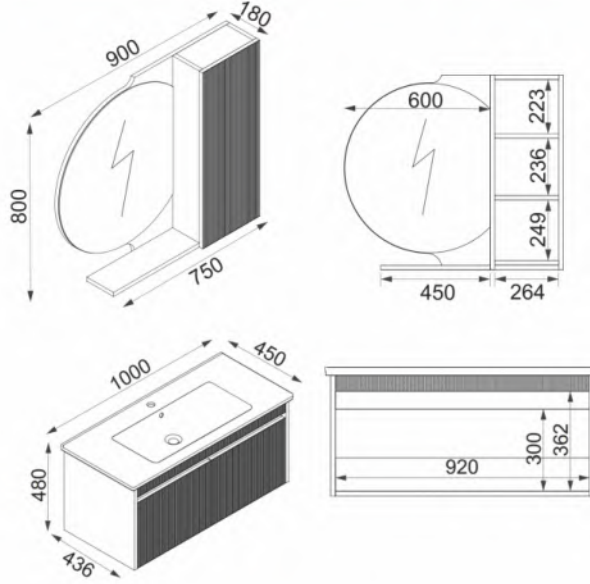

MELİSA-SİYAH / LIGHT GREEN-BLACK