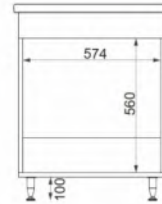

BION

ÜST AYNA / TOP WALL MIRROR

- Gövde 18mm mdf üzeri melamin kaplama
- Flotal ayna
- Frenli kapak menteşesi
- Made of 18 mm thick melamine coated MDF
- Flotal mirror
- Soft close cabinet door hinge

ALT DOLAPLAR / WASH BASIN CABINETS

- Gövde 18mm mdf üzeri melamin kaplama
- Seramik lavabo
- Frenli menteşe
- Geniş dolap hacmi
- Sağlam 1. Kalite plastik ayak
- Made of 18 mm thick melamine coated MDF
- Ceramic sink
- Soft close cabinet door hinge
- Large storage capacity
- Quality sturdy plastic leg

BOY DOLAPLAR / HIGH BATHROOM CABINET

- Gövde 18mm mdf üzeri melamin kaplama
- Frenli kapak menteşesi
- Sağlam 1. Kalite plastik ayak
- Made of 18 mm thick melamine coated MDF
- Soft close cabinet door hinge
- Quality sturdy plastic leg

SAFİR-BEYAZ / OAK-WHITE