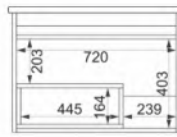

ARTY

ÜST AYNA / TOP WALL MIRROR

1. •Gövde 18mm mdf üzeri melamin kaplama
   - •Flotal ayna
   - •Frenli kapak menteşesi
2. ◦Made of 18 mm thick melamine coated MDF
   ◦Flotal mirror
   ◦Soft close cabinet door hinge

ALT DOLAPLAR / WASH BASIN CABINETS

1. •Gövde 18mm mdf üzeri melamin kaplama
   - •Seramik lavabo
   - •Frenli kapak menteşesi
2. ◦Made of 18 mm thick melamine coated MDF
   ◦Ceramic sink
   ◦Soft close cabinet door hinge

BOY DOLAPLAR / HIGH BATHROOM CABINET

1. •Gövde 18mm mdf üzeri melamin kaplama
   - •Frenli kapak menteşesi
2. ◦Made of 18 mm thick melamine coated MDF
   ◦Soft close cabinet door hinge

BEYAZ-ANTRASİT / WHITE-ANTHRACITE