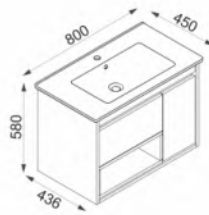

ARTY

ÜST AYNA / TOP WALL MIRROR

1. •Gövde 18mm mdf üzeri melamin kaplama
   - •Flotal ayna
   - •Frenli kapak menteşesi
2. ◦Made of 18 mm thick melamine coated MDF
   ◦Flotal mirror
   ◦Soft close cabinet door hinge

ALT DOLAPLAR / WASH BASIN CABINETS

1. •Gövde 18mm mdf üzeri melamin kaplama
   - •Seramik lavabo
   - •Frenli kapak menteşesi
2. ◦Made of 18 mm thick melamine coated MDF
   ◦Ceramic sink
   ◦Soft close cabinet door hinge

BOY DOLAPLAR / HIGH BATHROOM CABINET

1. •Gövde 18mm mdf üzeri melamin kaplama
   - •Frenli kapak menteşesi
2. ◦Made of 18 mm thick melamine coated MDF
   ◦Soft close cabinet door hinge

BEYAZ-ANTRASİT / WHITE-ANTHRACITE