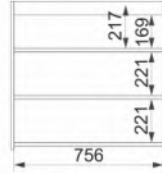

ARTY

ÜST AYNA / TOP WALL MIRROR

1. •Gövde 18mm mdf üzeri melamin kaplama
   - •Flotal ayna
   - •Frenli kapak menteşesi
2. ◦Made of 18 mm thick melamine coated MDF
   ◦Flotal mirror
   ◦Soft close cabinet door hinge

ALT DOLAPLAR / WASH BASIN CABINETS

1. •Gövde 18mm mdf üzeri melamin kaplama
   - •Seramik lavabo
   - •Frenli kapak menteşesi
2. ◦Made of 18 mm thick melamine coated MDF
   ◦Ceramic sink
   ◦Soft close cabinet door hinge

BOY DOLAPLAR / HIGH BATHROOM CABINET

1. •Gövde 18mm mdf üzeri melamin kaplama
   - •Frenli kapak menteşesi
2. ◦Made of 18 mm thick melamine coated MDF
   ◦Soft close cabinet door hinge

BEYAZ-ANTRASİT / WHITE-ANTHRACITE